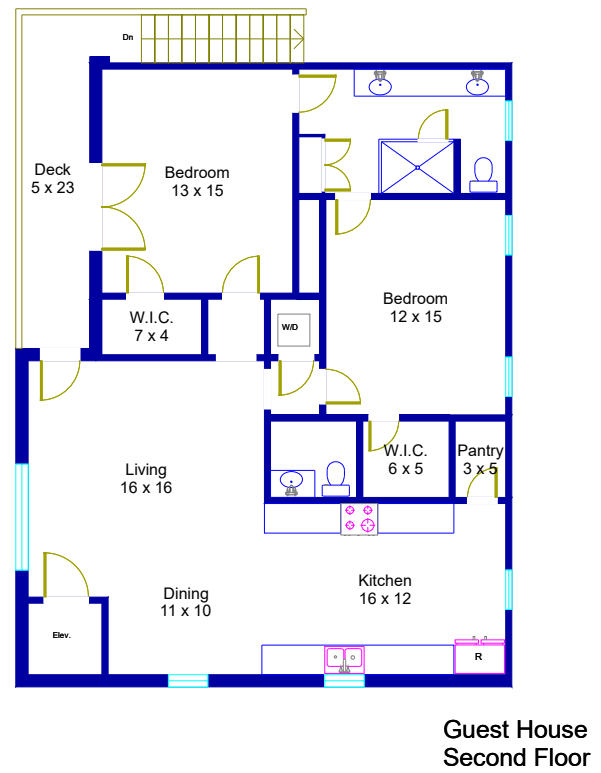

30 Sundown Pkwy Austin, Texas

© Floor Plan Graphics LLC 2019. This floor plan is an artistic rendering only. All dimensions are approximate. Floor Plan Graphics LLC and Moreland Properties make no representation or warranty as to this rendering's accuracy and no measurements or dimensions should be relied upon without independent verification. This floor plan and its respective square footage materials remain the property of Floor Plan Graphics LLC.