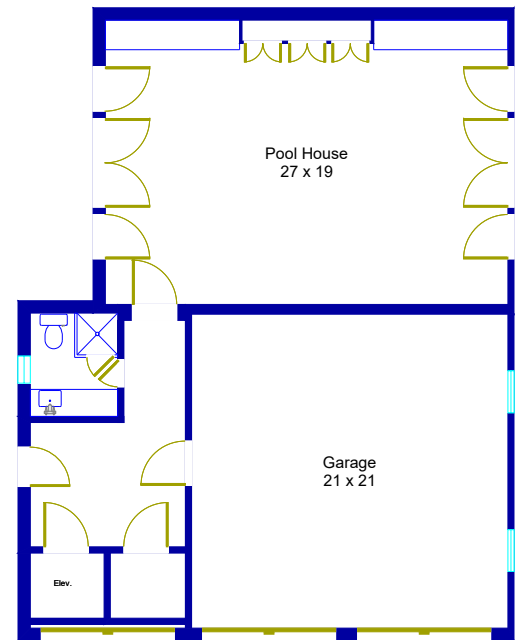

30 Sundown Pkwy Austin, Texas

© Floor Plan Graphics LLC 2019. This floor plan is an artistic rendering only. All dimensions are approximate. Floor Plan Graphics LLC and Moreland Properties make no representation or warranty as to this rendering's accuracy and no measurements or dimensions should be relied upon without independent verification. This floor plan and its respective square footage materials remain the property of Floor Plan Graphics LLC.