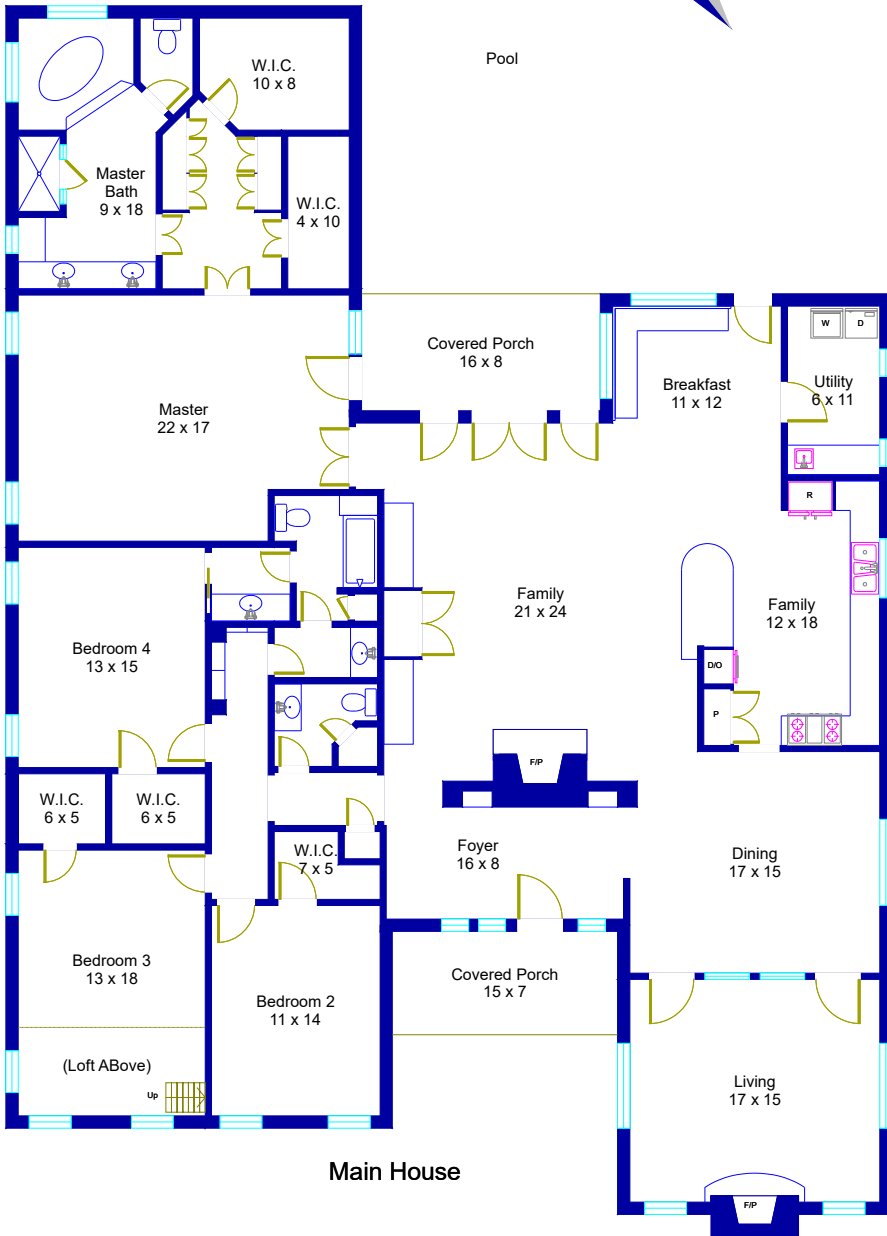

30 Sundown Pkwy Austin, Texas

© Floor Plan Graphics LLC 2019. This floor plan is an artistic rendering only. All dimensions are approximate. Floor Plan Graphics LLC and Moreland Properties make no representation or warranty as to this rendering's accuracy and no measurements or dimensions should be relied upon without independent verification. This floor plan and its respective square footage materials remain the property of Floor Plan Graphics LLC.